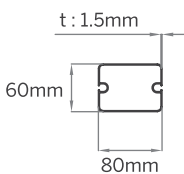

⑤ Puller Profile (Standart)